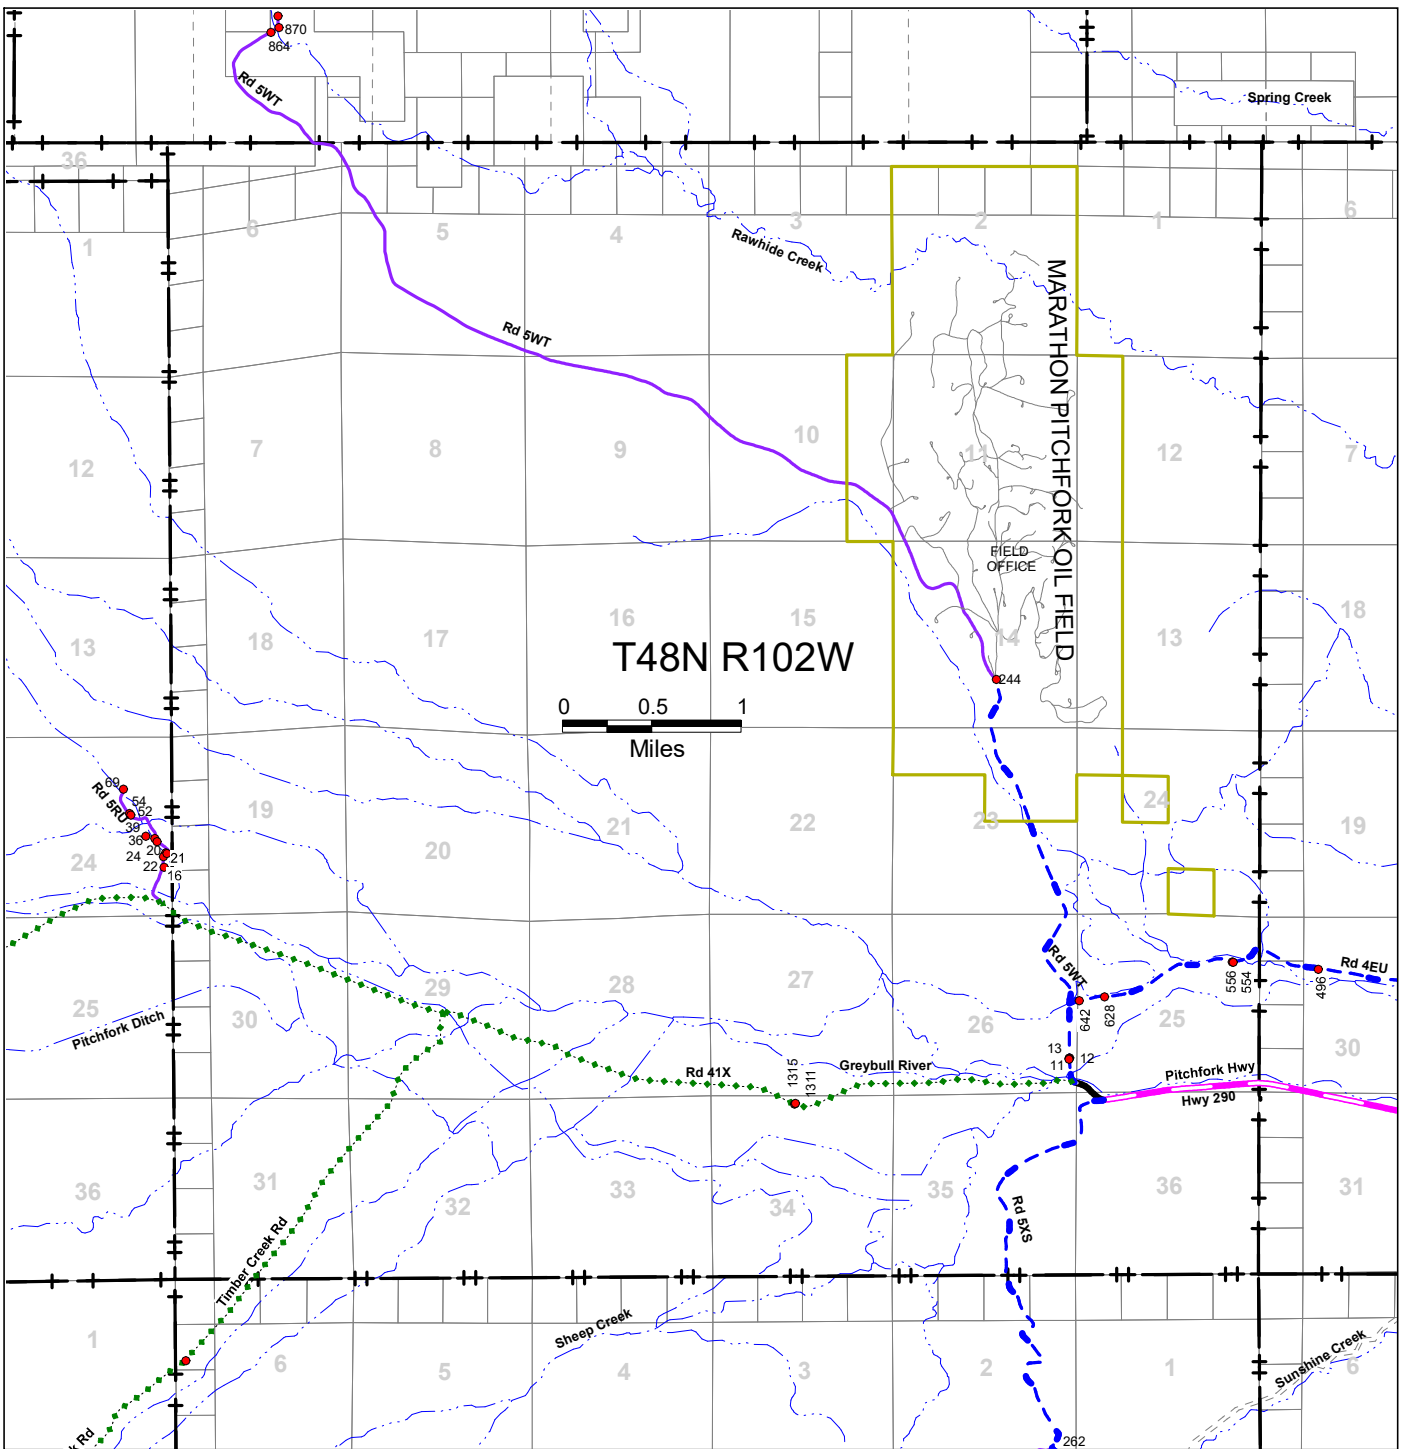

T48N R102W

48102

PAGE REFERENCE:

N/A	49102	49101
48103	48102	48101
N/A	47102	47101

This map is for informational purposes only. The location and extent of roads, accesses, and property lines depicted hereon do not guarantee legal right of passage, ingress and egress, or property boundaries.

- County Maintained
 - Chip Sealed
 - - - - - Dirt (various grades)
- State Maintained
 - Chip Sealed
- Forest Service Maintained
 - - - - - Dirt (various grades)
- Private Road
 - various surfaces

Cross Reference Road List:
 Pitchfork Hwy = WYO 290
 Rd 41X = Pitchfork Rd
 Rd 5WT = Pitchfork Oil Field Rd